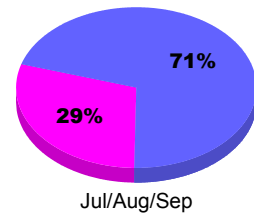

Membership Results
2010-2011

Membership
2009-2010

Month	Net Memb Goal	Actual New Memb	Actual Dropped Memb	Gain/Loss of Memb	Gain/Loss of Memb
Jul/Aug/Sep	0	61	-70	-9	47
Totals	0	61	-70	-9	47

Membership Results 2010-2011

Goal, New, Dropped, Gain/Loss

Comparison of Membership Gain/Loss

Current Year Compared to the Previous Year

Gender Comparison 2010-2011

■ Male ■ Female