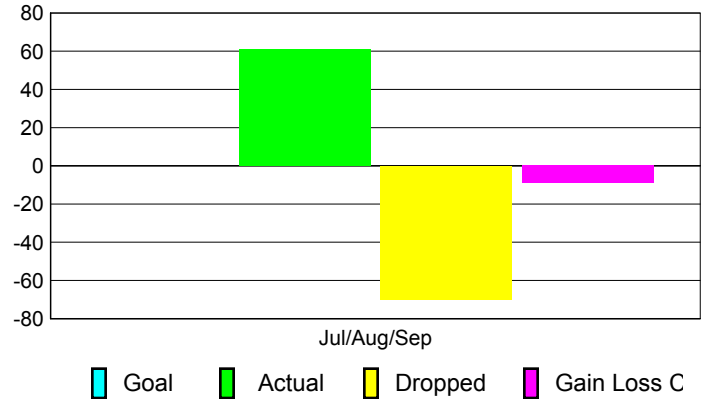

Membership Results 2010-2011

Goal, New, Dropped, Gain/Loss